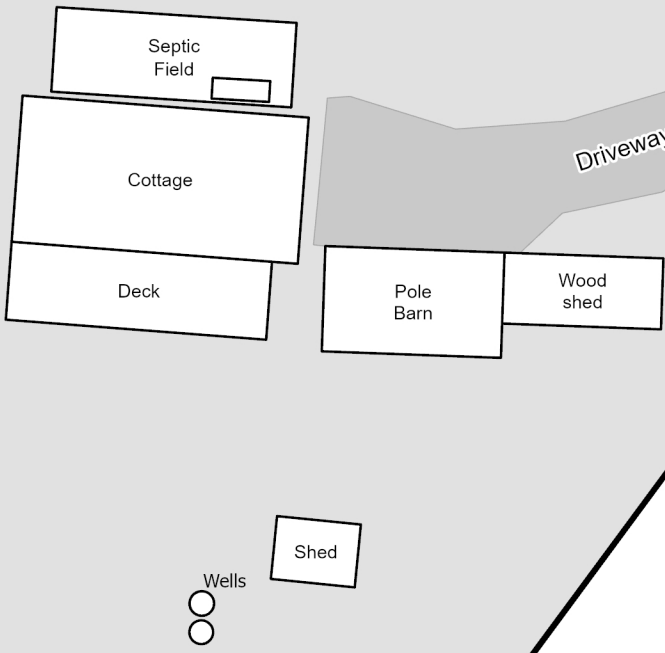

# Municipal Road Allowance

Cottage Drive West

**#70 Cottage Drive W**  
**(0.321ha)**

#78 Cottage  
Dr. W

#66 Cottage  
Dr. W

**Lake Superior (Cloud Bay)**

# #70 Cottage Drive West and Adjoining Properties

Cottage Drive West

#70 Cottage Drive W  
(0.321ha)

Lake Superior