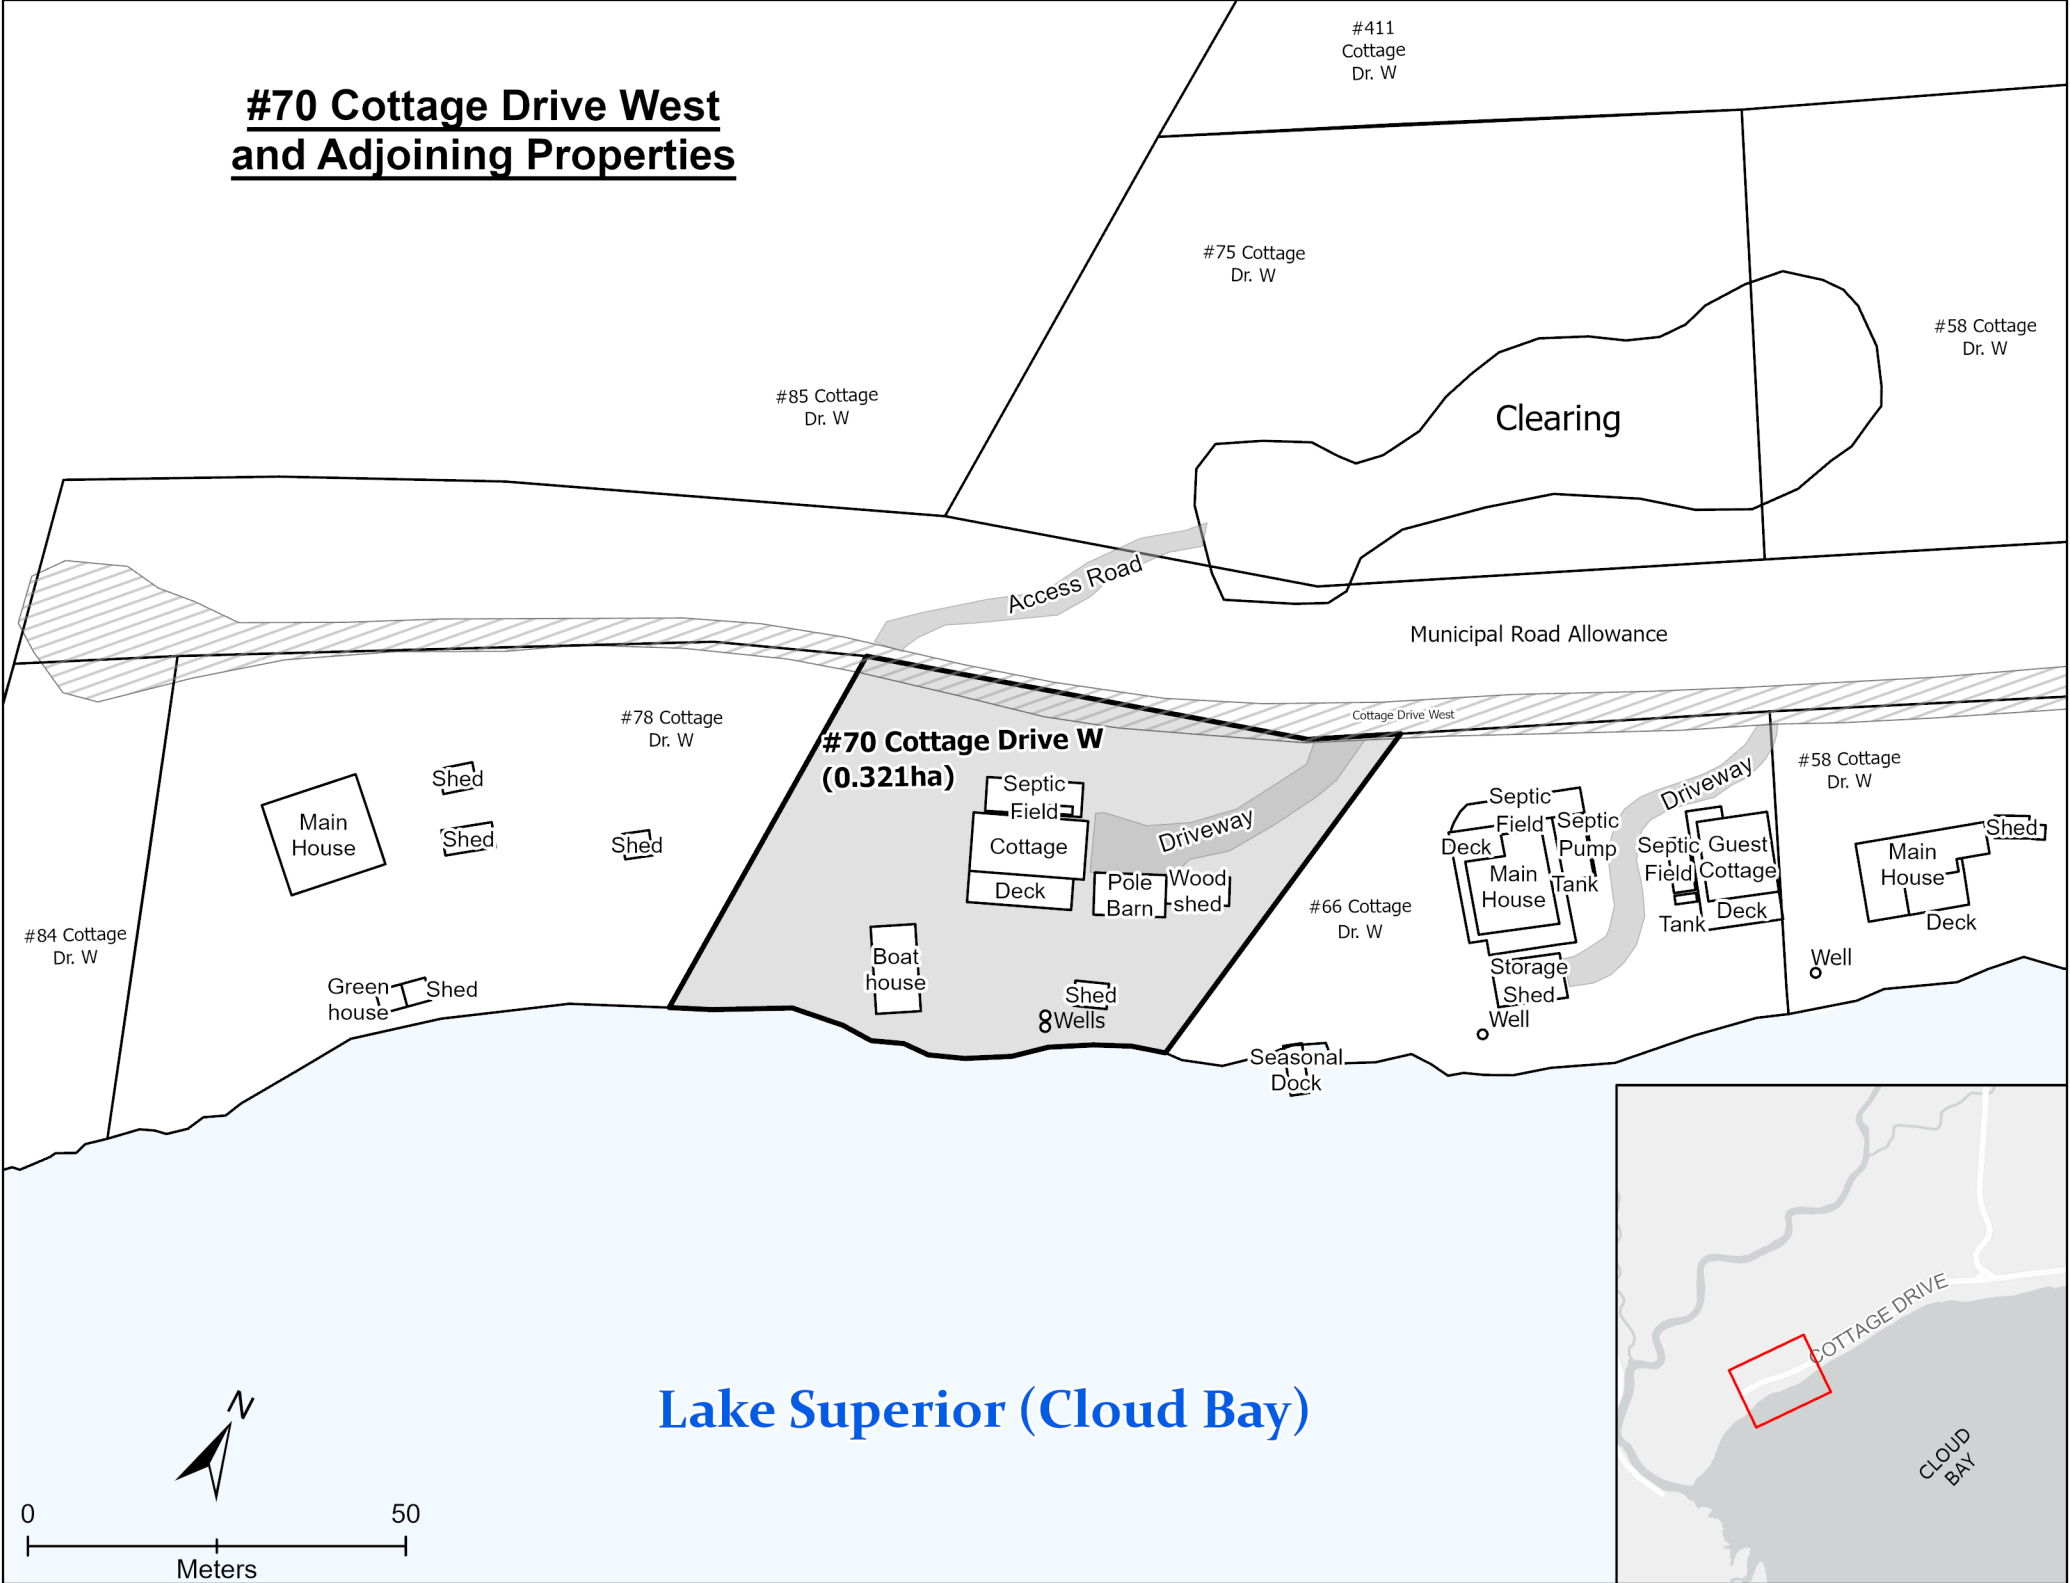

# Municipal Road Allowance

Cottage Drive West

**#70 Cottage Drive W**  
**(0.321ha)**

#78 Cottage  
Dr. W

#66 Cottage  
Dr. W

**Lake Superior (Cloud Bay)**

# #70 Cottage Drive West and Adjoining Properties

Cottage Drive West

#70 Cottage Drive W  
(0.321ha)

Lake Superior